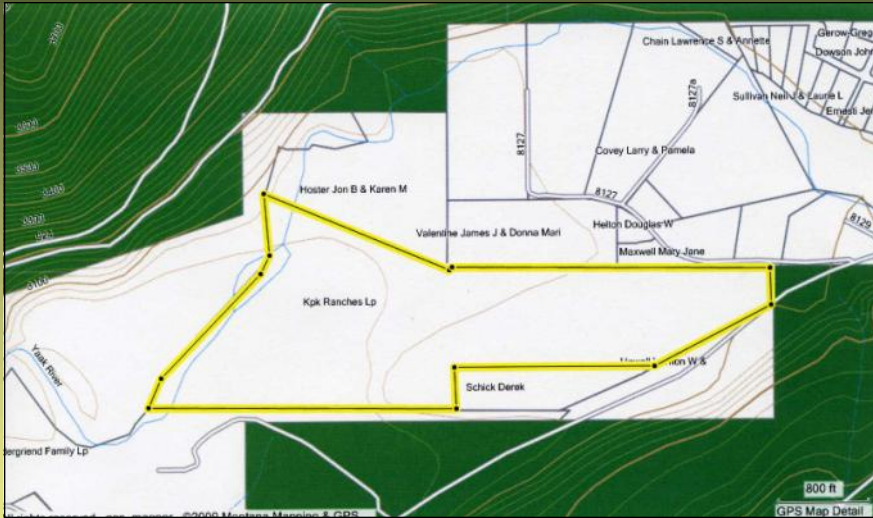

YAAK RIVER RECREATION

\$ 499,000

THE YAAK RIVER RECREATION PROPERTY CONSISTS OF 100.06 ACRES WITH TREES, ROLLING MEADOWS, GREAT VIEWS AND PLENTY OF BIG GAME. THIS HARD TO FIND PIECE HAS THE YAAK RIVER WINDING ON ONE SIDE OF THE PROPERTY AND IS LOCATED WITHIN MINUTES OF THE 2.2 MILLION ACRES OF THE KOOTENAI NATIONAL FOREST. RECREATIONISTS WILL FIND THIS A PRISTINE PIECE OF PARADISE. IMAGINE OWNING ONE OF THE “TREASURE STATE’S” PRIVATE HAVENS.

ADDITIONAL PROPERTY INFORMATION

ACRES: 100.06+ /- AC.

TAXES: \$250 IN 2009

LEGAL: T37N, R31W SECTION 28 LOT 2A #6235. HULL AMD PM SEC. 22,27 28 100.06 AC

GEOCODE: 56492428101100000

ROAD/ACCESS: COUNTY MAINTAINED ROAD